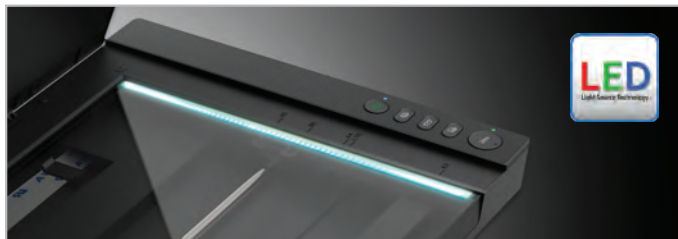

Book Scanning

Features:

- Ultra-Slim Type A3 Large Format Scanning.
- Unique Frameless and Narrow Boundary Design.
- 2400 x 2400dpi Optical Resolution.
- Fast Scanning in 4 sec. at 200 dpi.
- Easy Operation Buttons Design.
- LED Light Source Technology, No Warm-Up Time Required.
- Powerful Image Processing Software.
- Convenient Automatic Multiple Images Cropping.
- Direct Scan Function.

■ Specifications are subject to change without notice.

Scan to Folder

Create PDF

Scan to E-Mail Attached

Scan to Print

Quick Buttons Scanning Software

VIISAN A3 flatbed series is bundled with the exclusive scanning software, Event Utility™, which includes advanced features such as scanning to Folder/PDF/Email/Print, creating text OCR or opening scans with a specified application. It can easily customize your scan tasks based on your requirements for different types of documents.

LED Light Source Technology

VIISAN A3 flatbed series uses LED light source which enables faster scans and energy-saving. There is no warm-up time required and no mercury included. The LED technology is more friendly to the environment than the traditional cold cathode fluorescent lamps.

Unique Frameless and Narrow Boundary Design

The unique frameless and narrow boundary design, VIISAN A3 flatbed series makes it easy to slide scan objects out after scanning. When scanning thick bound books, it allows books to lay flat against the platen's surface, which eliminates the book spine shadow during scanning.